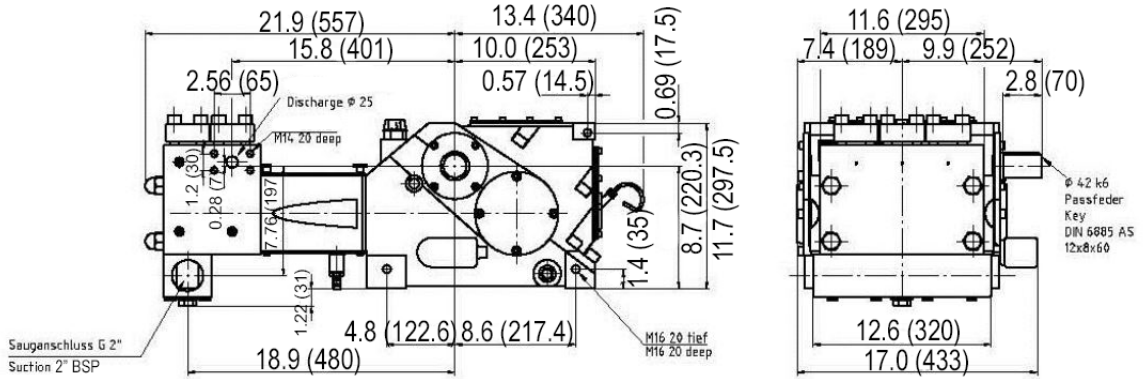

K 8000 Triplex Plunger Pumps

Type	Rated Speed 530 RPM		Pressure at specific power inputs								Pump Head Style		
	FLOW		60 Hp	45 kW	74 Hp	55 kW	80 Hp	60 kW	100 Hp	75 kW	A	M	MC
	GPM	L/min	PSI	Bar	PSI	Bar	PSI	Bar	PSI	Bar			
K 8012	3.4	13	25665	1770	31320	2160	34220	2360	42775	2950	1		
K 8014	4.8	18	18560	1280	23055	1590	25085	1730	31175	2150	1		
K 8016	6.3	24	14210	980	17690	1220	19285	1330	24070	1660	1		
K 8018	7.9	30	11600	800	13993	965	15225	1050	18850	1300	1		
K 8020	9.8	37	9570	660	11600	800	12615	870	15443	1065	1		H
K 8022	11.9	45	7903	545	9643	665	10513	725	12905	890	1		H
K 8024	14.3	54	6670	460	8048	555	8773	605	10948	755	1		H
K 8026	16.6	63	5655	390	6888	475	7468	515	9353	645	1		H
K 8028	19.3	73	4858	335	5945	410	6453	445	8048	555	1		H
K 8030	22.2	84	4060	280	5003	345	5438	375	6815	470	1	1	H
K 8032	25.4	96	3553	245	4350	300	4785	330	5945	410	1	1	1
K 8036	32.0	121	2755	190	3408	235	3698	255	4640	320		1	1
K 8040	39.6	150	2248	155	2755	190	2973	205	3698	255		1	1
K 8045	50.2	190	1740	120	2175	150	2320	160	2900	200			1
K 8050	61.8	234	1450	100	1740	120	1885	130	2393	165			1
K 8055	74.8	283	1160	80	1450	100	1595	110	1958	135			1

= Ultra High Pressure UHP

Subject to change without notice

- ◆ Flow rate is based on 100% volumetric efficiency and 68° F (20° C) ambient temperature.
- ◆ Depending on fluid medium, a minimum inlet pressure is required.
- ◆ Depending on rod loading, speed range = 10-100%.
- ◆ Gear with splash lubrication.
- ◆ Standard Gear Ratios: $i = 2.75, 3.22$ and 3.68
- ◆ Weight: 551 lbs (250 kg)
- ◆ API 674 specifications available upon request.
- ◆ Contact your local distributor or Giant Industries for use with special mediums. i.e. seawater, glycol, methanol, oil, etc.

Pump Dimensions mm(in)

High Pressure Head A

Compact Head M

Compact Head (Low Pressure) MC Head MCH

High Pressure Head A $\geq 21,756$ PSI (1500 Bar)

Footprint

GIANT

Performance Under Pressure