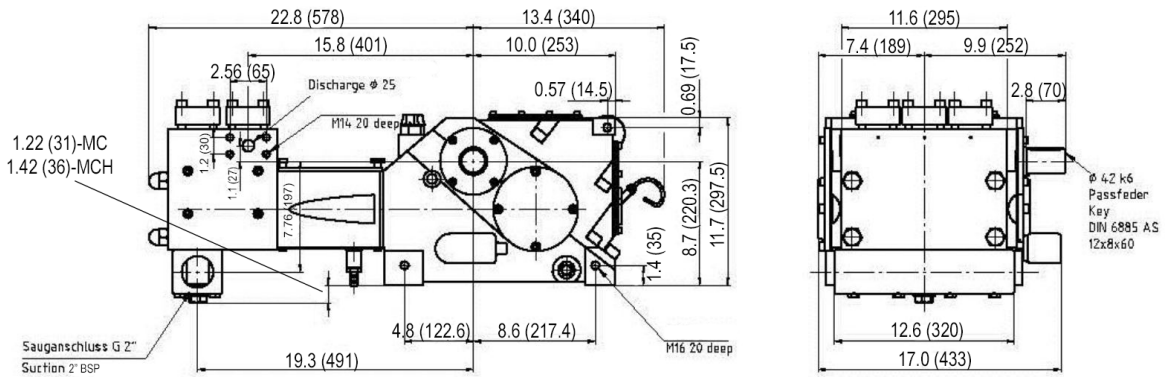

K 8000 Triplex Plunger Pumps

Type	Rated Speed 530 RPM		Pressure at specific power inputs								Pump Head Style		
	FLOW		60 Hp	45 kW	74 Hp	55 kW	80 Hp	60 kW	100 Hp	75 kW	A	M	MC
	GPM	L/min	PSI	Bar	PSI	Bar	PSI	Bar	PSI	Bar			
K 8012	3.4	13	25665	1770	31320	2160	34220	2360	42775	2950	1		
K 8014	4.8	18	18560	1280	23055	1590	25085	1730	31175	2150	1		
K 8016	6.3	24	14210	980	17690	1220	19285	1330	24070	1660	1		
K 8018	7.9	30	11600	800	13993	965	15225	1050	18850	1300	1		
K 8020	9.8	37	9570	660	11600	800	12615	870	15443	1065	1		H
K 8022	11.9	45	7903	545	9643	665	10513	725	12905	890	1		H
K 8024	14.3	54	6670	460	8048	555	8773	605	10948	755	1		H
K 8026	16.6	63	5655	390	6888	475	7468	515	9353	645	1		H
K 8028	19.3	73	4858	335	5945	410	6453	445	8048	555	1		H
K 8030	22.2	84	4060	280	5003	345	5438	375	6815	470	1	1	H
K 8032	25.4	96	3553	245	4350	300	4785	330	5945	410	1	1	1
K 8036	32.0	121	2755	190	3408	235	3698	255	4640	320		1	1
K 8040	39.6	150	2248	155	2755	190	2973	205	3698	255		1	1
K 8045	50.2	190	1740	120	2175	150	2320	160	2900	200			1
K 8050	61.8	234	1450	100	1740	120	1885	130	2393	165			1
K 8055	74.8	283	1160	80	1450	100	1595	110	1958	135			1

= Ultra High Pressure UHP

Subject to change without notice

- ◆ Flow rate is based on 100% volumetric efficiency and 68° F (20° C) ambient temperature.
- ◆ Depending on fluid medium, a minimum inlet pressure is required.
- ◆ Depending on rod loading, speed range = 10-100%.
- ◆ Gear with splash lubrication.
- ◆ Standard Gear Ratios: $i = 2.75, 3.22$ and 3.68
- ◆ Weight: 551 lbs (250 kg)
- ◆ API 674 specifications available upon request.
- ◆ Contact your local distributor or Giant Industries for use with special mediums. i.e. seawater, glycol, methanol, oil, etc.

Pump Dimensions mm(in)

High Pressure Head A

Compact Head M

Compact Head (Low Pressure) MC Head MCH

High Pressure Head A $\geq 21,756$ PSI (1500 Bar)

Footprint

GIANT

Performance Under Pressure