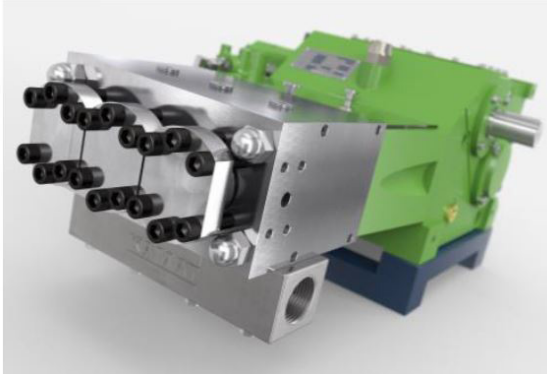

K 8000 Triplex Plunger Pumps

Type	Rated Speed 530 RPM		Pressure at specific power inputs								Pump Head Style		
	FLOW		60 Hp	45 kW	74 Hp	55 kW	80 Hp	60 kW	100 Hp	75 kW	A	M	MC
	GPM	L/min	PSI	Bar	PSI	Bar	PSI	Bar	PSI	Bar			
K 8012	3.4	13	25665	1770	31320	2160	34220	2360	42775	2950	1		
K 8014	4.8	18	18560	1280	23055	1590	25085	1730	31175	2150	1		
K 8016	6.3	24	14210	980	17690	1220	19285	1330	24070	1660	1		
K 8018	7.9	30	11600	800	13993	965	15225	1050	18850	1300	1		
K 8020	9.8	37	9570	660	11600	800	12615	870	15443	1065	1		H
K 8022	11.9	45	7903	545	9643	665	10513	725	12905	890	1		H
K 8024	14.3	54	6670	460	8048	555	8773	605	10948	755	1		H
K 8026	16.6	63	5655	390	6888	475	7468	515	9353	645	1		H
K 8028	19.3	73	4858	335	5945	410	6453	445	8048	555	1		H
K 8030	22.2	84	4060	280	5003	345	5438	375	6815	470	1	1	H
K 8032	25.4	96	3553	245	4350	300	4785	330	5945	410	1	1	1
K 8036	32.0	121	2755	190	3408	235	3698	255	4640	320		1	1
K 8040	39.6	150	2248	155	2755	190	2973	205	3698	255		1	1
K 8045	50.2	190	1740	120	2175	150	2320	160	2900	200			1
K 8050	61.8	234	1450	100	1740	120	1885	130	2393	165			1
K 8055	74.8	283	1160	80	1450	100	1595	110	1958	135			1

= Ultra High Pressure UHP

Subject to change without notice

- ◆ Flow rate is based on 100% volumetric efficiency and 68° F (20° C) ambient temperature.
- ◆ Depending on fluid medium, a minimum inlet pressure is required.
- ◆ Depending on rod loading, speed range = 10-100%.
- ◆ Gear with splash lubrication.
- ◆ Standard Gear Ratios: $i = 2.75, 3.22$ and 3.68
- ◆ Weight: 551 lbs (250 kg)
- ◆ API 674 specifications available upon request.
- ◆ Contact your local distributor or Giant Industries for use with special mediums. i.e. seawater, glycol, methanol, oil, etc.

Pump Dimensions mm(in)

High Pressure Head A

Compact Head M

Compact Head (Low Pressure) MC Head MCH

High Pressure Head A $\geq 21,756$ PSI (1500 Bar)

Footprint

GIANT

Performance Under Pressure