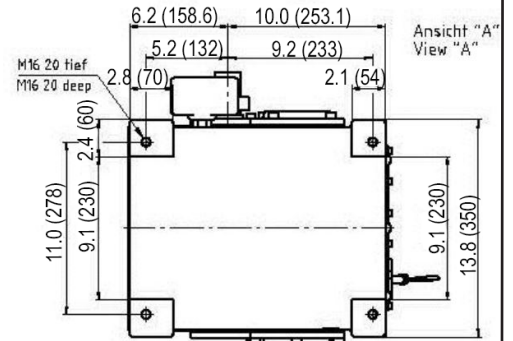

= Ultra High Pressure UHP

Subject to change without notice

- ◆ Flow rate is based on 100% volumetric efficiency and 68° F (20° C) ambient temperature.
- ◆ Depending on fluid medium, a minimum inlet pressure is required.
- ◆ Depending on rod loading, speed range = 10-100%.
- ◆ Gear with splash lubrication.
- ◆ Standard Gear Ratios: $i = 2.75, 3.22$ and 3.68
- ◆ Weight: 551 lbs (250 kg)
- ◆ API 674 specifications available upon request.
- ◆ Contact your local distributor or Giant Industries for use with special mediums. i.e. seawater, glycol, methanol, oil, etc.

Pump Dimensions mm(in)

High Pressure Head A

Compact Head M

Compact Head (Low Pressure) MC Head MCH

High Pressure Head A $\geq 21,756$ PSI (1500 Bar)

Footprint

GIANT

Performance Under Pressure