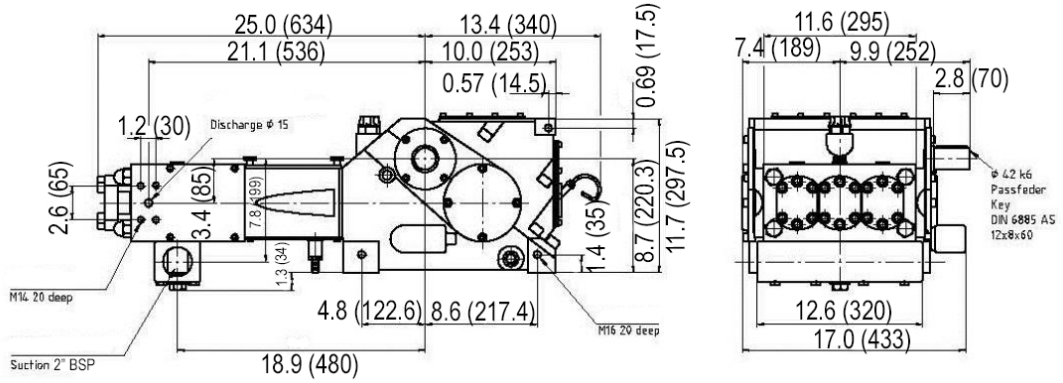

K 8000 Triplex Plunger Pumps

Type	Rated Speed 530 RPM		Pressure at specific power inputs								Pump Head Style		
	FLOW		60 Hp	45 kW	74 Hp	55 kW	80 Hp	60 kW	100 Hp	75 kW	A	M	MC
	GPM	L/min	PSI	Bar	PSI	Bar	PSI	Bar	PSI	Bar			
K 8012	3.4	13	25665	1770	31320	2160	34220	2360	42775	2950	1		
K 8014	4.8	18	18560	1280	23055	1590	25085	1730	31175	2150	1		
K 8016	6.3	24	14210	980	17690	1220	19285	1330	24070	1660	1		
K 8018	7.9	30	11600	800	13993	965	15225	1050	18850	1300	1		
K 8020	9.8	37	9570	660	11600	800	12615	870	15443	1065	1		H
K 8022	11.9	45	7903	545	9643	665	10513	725	12905	890	1		H
K 8024	14.3	54	6670	460	8048	555	8773	605	10948	755	1		H
K 8026	16.6	63	5655	390	6888	475	7468	515	9353	645	1		H
K 8028	19.3	73	4858	335	5945	410	6453	445	8048	555	1		H
K 8030	22.2	84	4060	280	5003	345	5438	375	6815	470	1	1	H
K 8032	25.4	96	3553	245	4350	300	4785	330	5945	410	1	1	1
K 8036	32.0	121	2755	190	3408	235	3698	255	4640	320		1	1
K 8040	39.6	150	2248	155	2755	190	2973	205	3698	255		1	1
K 8045	50.2	190	1740	120	2175	150	2320	160	2900	200			1
K 8050	61.8	234	1450	100	1740	120	1885	130	2393	165			1
K 8055	74.8	283	1160	80	1450	100	1595	110	1958	135			1

= Ultra High Pressure UHP

Subject to change without notice

- ◆ Flow rate is based on 100% volumetric efficiency and 68° F (20° C) ambient temperature.
- ◆ Depending on fluid medium, a minimum inlet pressure is required.
- ◆ Depending on rod loading, speed range = 10-100%.
- ◆ Gear with splash lubrication.
- ◆ Standard Gear Ratios: $i = 2.75, 3.22$ and 3.68
- ◆ Weight: 551 lbs (250 kg)
- ◆ API 674 specifications available upon request.
- ◆ Contact your local distributor or Giant Industries for use with special mediums. i.e. seawater, glycol, methanol, oil, etc.

Pump Dimensions mm(in)

High Pressure Head A

Compact Head M

Compact Head (Low Pressure) MC Head MCH

High Pressure Head A $\geq 21,756$ PSI (1500 Bar)

Footprint

GIANT

Performance Under Pressure