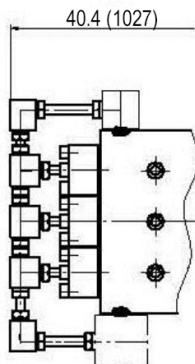

K 8000 Triplex Plunger Pumps

Type	Rated Speed 530 RPM		Pressure at specific power inputs								Pump Head Style		
	FLOW		60 Hp	45 kW	74 Hp	55 kW	80 Hp	60 kW	100 Hp	75 kW	A	M	MC
	GPM	L/min	PSI	Bar	PSI	Bar	PSI	Bar	PSI	Bar			
K 8012	3.4	13	25665	1770	31320	2160	34220	2360	42775	2950	1		
K 8014	4.8	18	18560	1280	23055	1590	25085	1730	31175	2150	1		
K 8016	6.3	24	14210	980	17690	1220	19285	1330	24070	1660	1		
K 8018	7.9	30	11600	800	13993	965	15225	1050	18850	1300	1		
K 8020	9.8	37	9570	660	11600	800	12615	870	15443	1065	1		H
K 8022	11.9	45	7903	545	9643	665	10513	725	12905	890	1		H
K 8024	14.3	54	6670	460	8048	555	8773	605	10948	755	1		H
K 8026	16.6	63	5655	390	6888	475	7468	515	9353	645	1		H
K 8028	19.3	73	4858	335	5945	410	6453	445	8048	555	1		H
K 8030	22.2	84	4060	280	5003	345	5438	375	6815	470	1	1	H
K 8032	25.4	96	3553	245	4350	300	4785	330	5945	410	1	1	1
K 8036	32.0	121	2755	190	3408	235	3698	255	4640	320		1	1
K 8040	39.6	150	2248	155	2755	190	2973	205	3698	255		1	1
K 8045	50.2	190	1740	120	2175	150	2320	160	2900	200			1
K 8050	61.8	234	1450	100	1740	120	1885	130	2393	165			1
K 8055	74.8	283	1160	80	1450	100	1595	110	1958	135			1

= Ultra High Pressure UHP

Subject to change without notice

- ◆ Flow rate is based on 100% volumetric efficiency and 68° F (20° C) ambient temperature.
- ◆ Depending on fluid medium, a minimum inlet pressure is required.
- ◆ Depending on rod loading, speed range = 10-100%.
- ◆ Gear with splash lubrication.
- ◆ Standard Gear Ratios: $i = 2.75, 3.22$ and 3.68
- ◆ Weight: 551 lbs (250 kg)
- ◆ API 674 specifications available upon request.
- ◆ Contact your local distributor or Giant Industries for use with special mediums. i.e. seawater, glycol, methanol, oil, etc.

Pump Dimensions mm(in)

High Pressure Head A

Compact Head M

Compact Head (Low Pressure) MC Head MCH

High Pressure Head A $\geq 21,756$ PSI (1500 Bar)

Footprint

GIANT

Performance Under Pressure