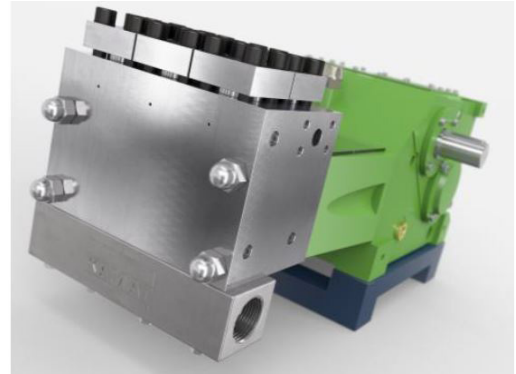

K 8000 Triplex Plunger Pumps

Type	Rated Speed 530 RPM		Pressure at specific power inputs								Pump Head Style		
	FLOW		60 Hp	45 kW	74 Hp	55 kW	80 Hp	60 kW	100 Hp	75 kW	A	M	MC
	GPM	L/min	PSI	Bar	PSI	Bar	PSI	Bar	PSI	Bar			
K 8012	3.4	13	25665	1770	31320	2160	34220	2360	42775	2950	1		
K 8014	4.8	18	18560	1280	23055	1590	25085	1730	31175	2150	1		
K 8016	6.3	24	14210	980	17690	1220	19285	1330	24070	1660	1		
K 8018	7.9	30	11600	800	13993	965	15225	1050	18850	1300	1		
K 8020	9.8	37	9570	660	11600	800	12615	870	15443	1065	1		H
K 8022	11.9	45	7903	545	9643	665	10513	725	12905	890	1		H
K 8024	14.3	54	6670	460	8048	555	8773	605	10948	755	1		H
K 8026	16.6	63	5655	390	6888	475	7468	515	9353	645	1		H
K 8028	19.3	73	4858	335	5945	410	6453	445	8048	555	1		H
K 8030	22.2	84	4060	280	5003	345	5438	375	6815	470	1	1	H
K 8032	25.4	96	3553	245	4350	300	4785	330	5945	410	1	1	1
K 8036	32.0	121	2755	190	3408	235	3698	255	4640	320		1	1
K 8040	39.6	150	2248	155	2755	190	2973	205	3698	255		1	1
K 8045	50.2	190	1740	120	2175	150	2320	160	2900	200			1
K 8050	61.8	234	1450	100	1740	120	1885	130	2393	165			1
K 8055	74.8	283	1160	80	1450	100	1595	110	1958	135			1

= Ultra High Pressure UHP

Subject to change without notice

- ◆ Flow rate is based on 100% volumetric efficiency and 68° F (20° C) ambient temperature.
- ◆ Depending on fluid medium, a minimum inlet pressure is required.
- ◆ Depending on rod loading, speed range = 10-100%.
- ◆ Gear with splash lubrication.
- ◆ Standard Gear Ratios: $i = 2.75, 3.22$ and 3.68
- ◆ Weight: 551 lbs (250 kg)
- ◆ API 674 specifications available upon request.
- ◆ Contact your local distributor or Giant Industries for use with special mediums. i.e. seawater, glycol, methanol, oil, etc.

Pump Dimensions mm(in)

High Pressure Head A

Compact Head M

Compact Head (Low Pressure) MC Head MCH

High Pressure Head A $\geq 21,756$ PSI (1500 Bar)

Footprint

GIANT

Performance Under Pressure