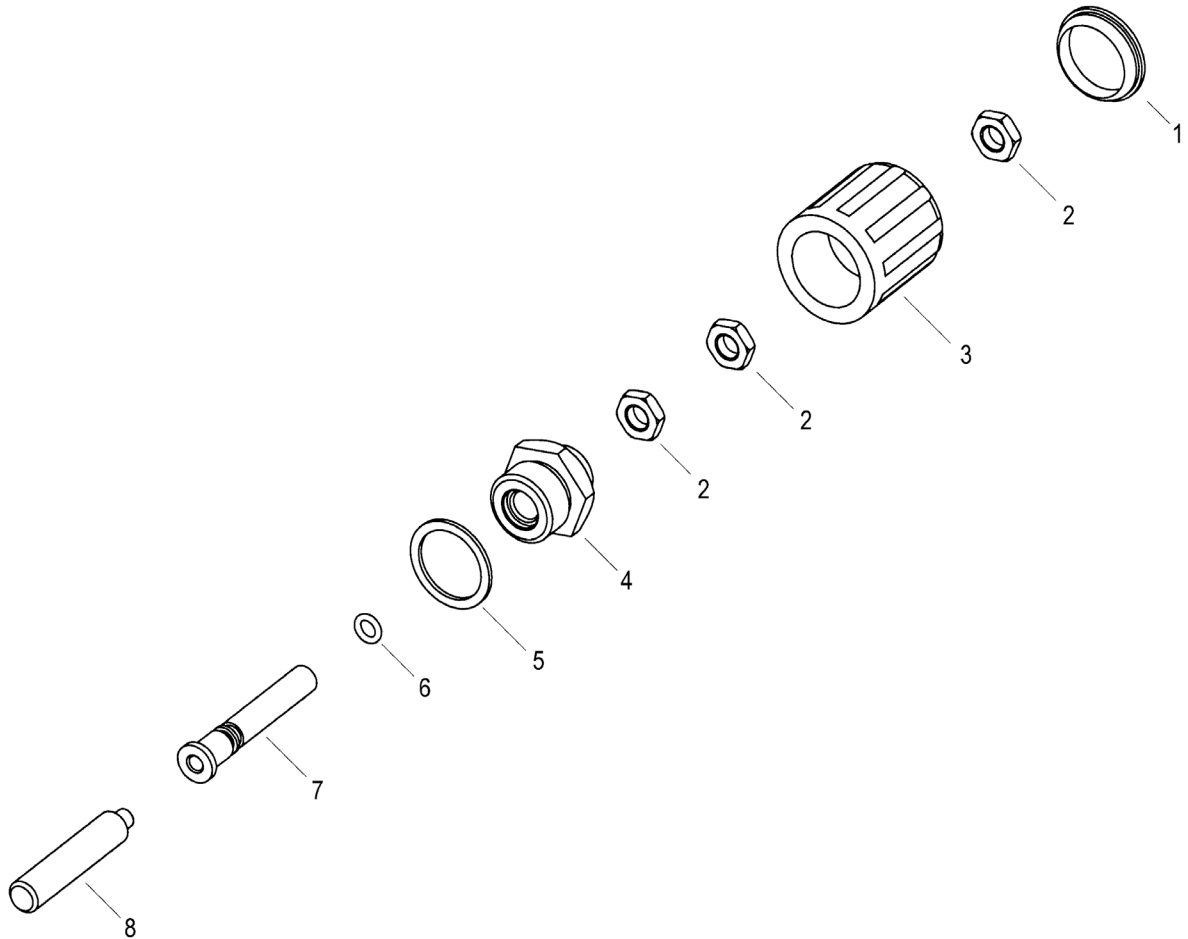

Model 22742

**Pulsator Valve
FOR USE ON
GP5128/GP5132/
GP5136/GP5142
& GP5145**

Item	Part #	Description	Quantity
1	07046	Cover	1
2	07044	Lock Nut	3
3	07045	Handwheel	1
4	06499	Cap	1
5	08541	Seal Ring	1
6	07937	O-Ring	1
7	06498	Adjusting Screw	1
8	05509	Extension	1